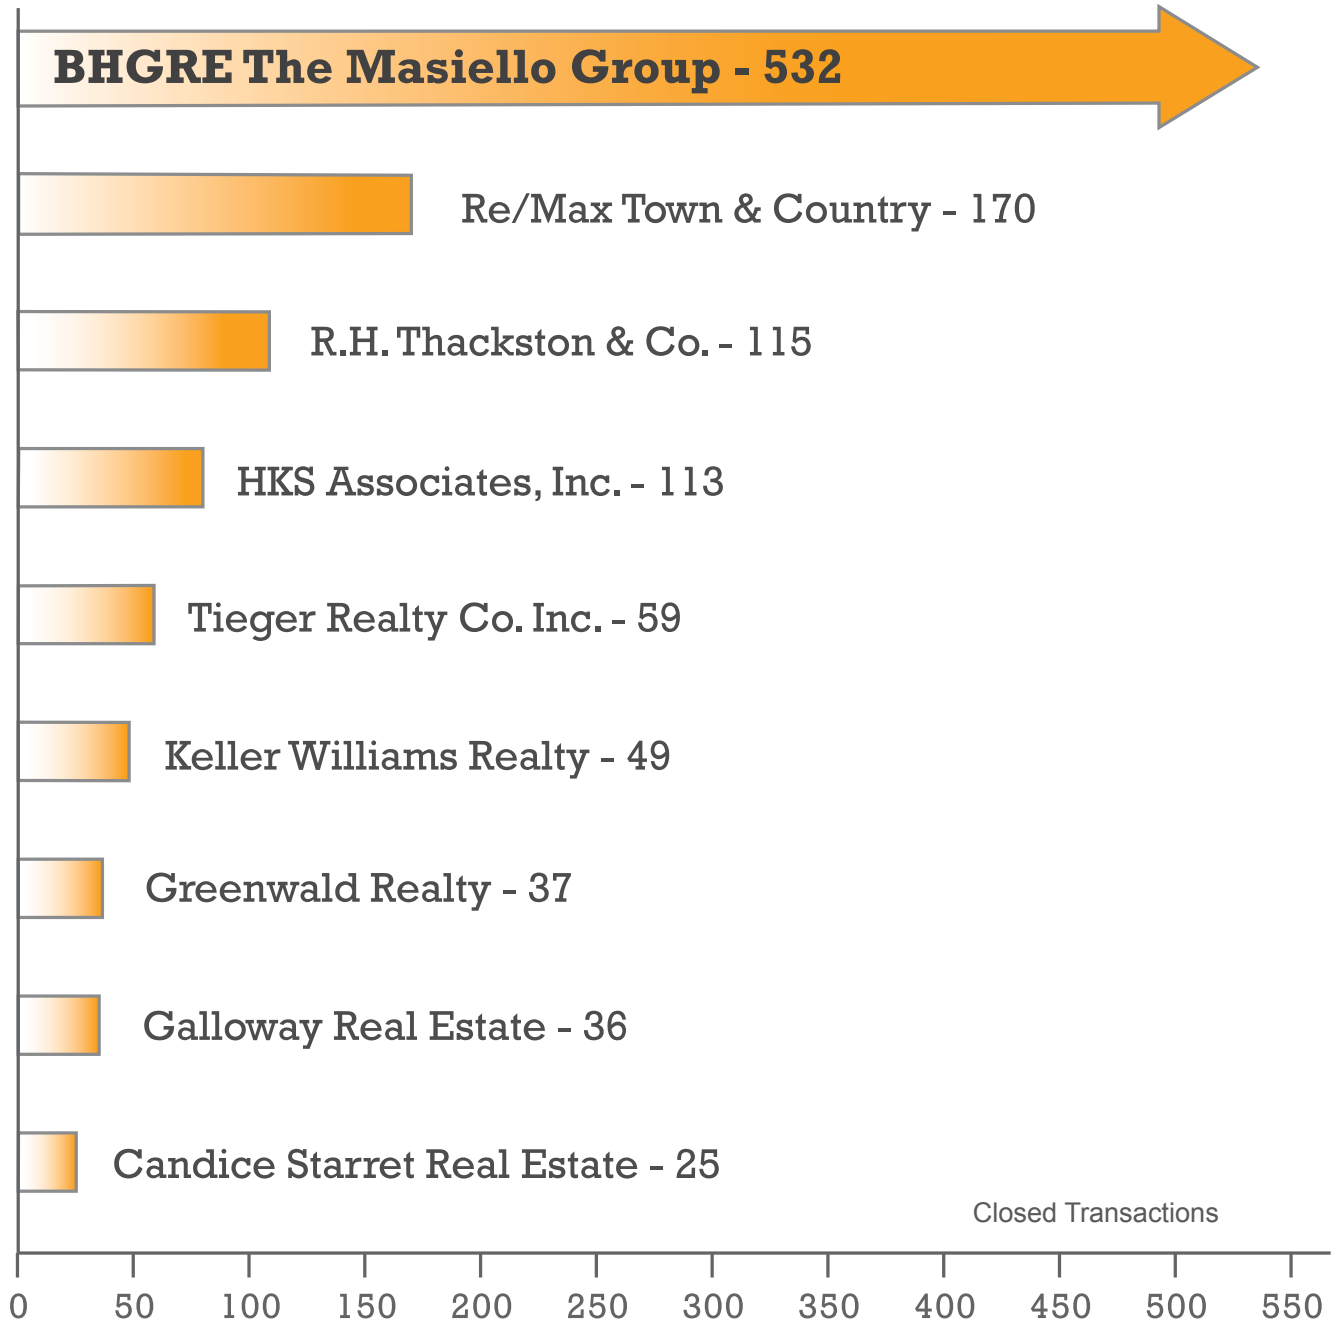

Cheshire County Market Share

Cheshire County, NH
*January 1, 2011 - December 31, 2011**

www.masiello.com

*Based on closed units from NNEREN for the period of 1/1/11 to 12/31/2011 for all towns in Cheshire County.